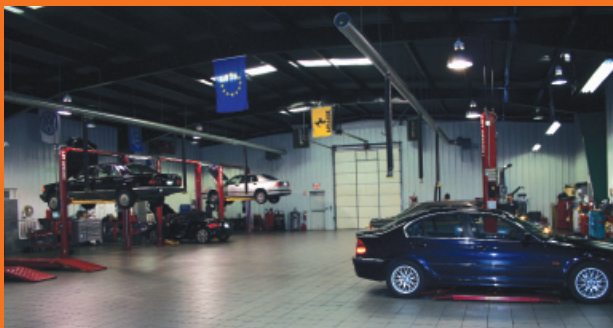

Service

Makes we Service

- AUDI
- MINI
- BMW
- SAAB
- JAGUAR
- VOLKSWAGEN
- MERCEDES-BENZ
- VOLVO

List of Services

- FACTORY SCHEDULED MAINTENANCE
- PERFORMANCE TUNE-UPS
- DIAGNOSTIC & PROGRAMMING SERVICES
- SOFTWARE UPDATES
- OIL CHANGES
- TIRE INSTALLATIONS, WHEEL ROTATIONS
- TIRE BALANCING
- STATE INSPECTIONS
- ELECTRONIC WHEEL ALIGNMENT
- AIR-CONDITIONING SERVICE
- AUTOMATIC CLIMATE CONTROL