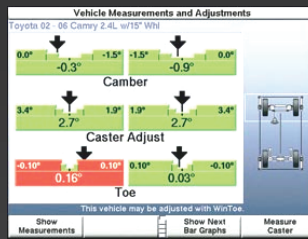

HUNTER R811P19L ALIGNER WITH DSP600 SENSORS STATE-OF-THE-ART ELECTRONIC WHEEL ALIGNMENT TECHNOLOGY